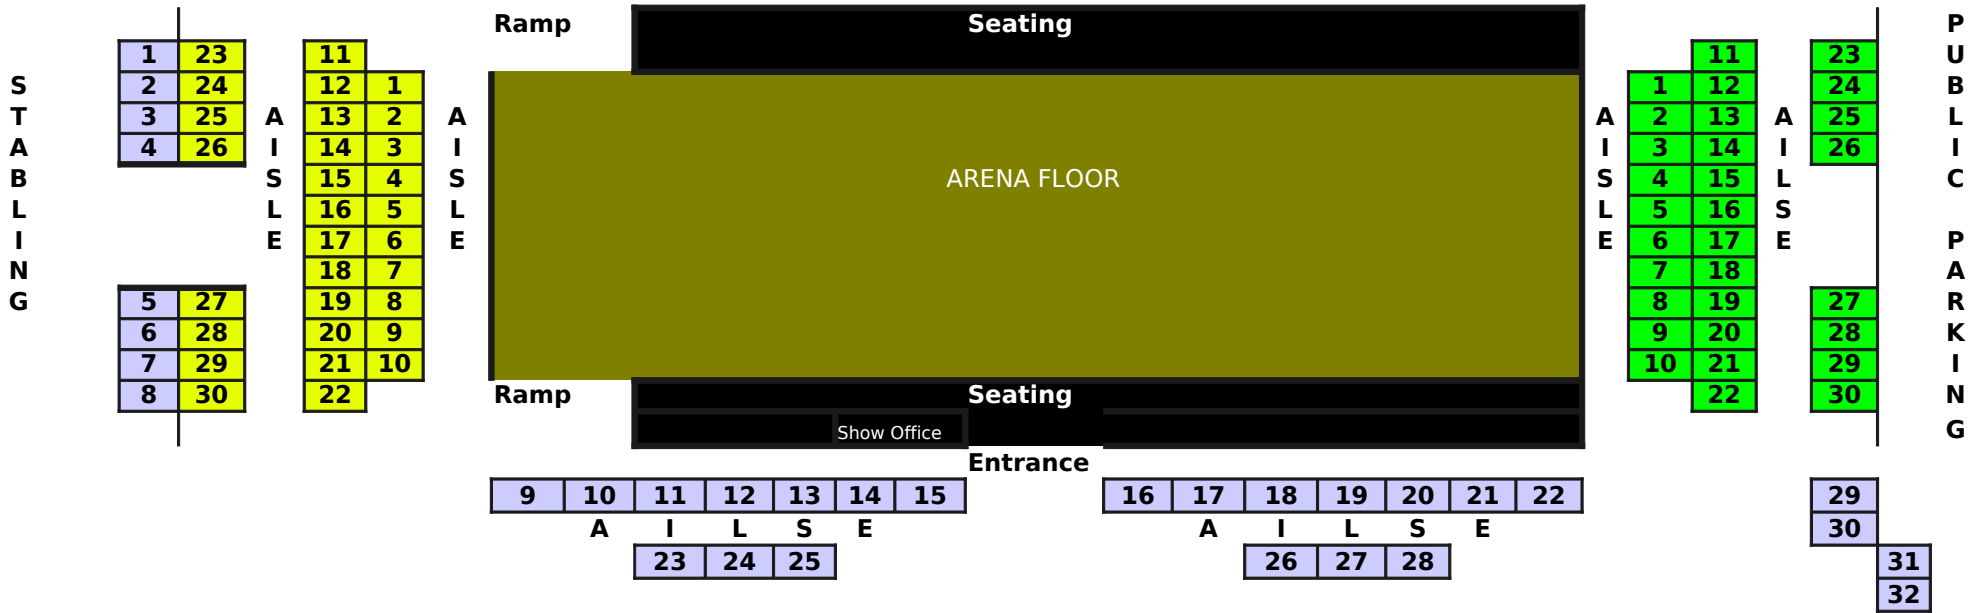

INTERNATIONAL FRIESIAN SHOW HORSE ASSOCIATION
 TRADE FAIRE LAYOUT
 OCTOBER 13-17, 2010
 NOT TO SCALE

KEY

- Booth Located Outside of the Arena - Vendor Equipment Only
- Booth Located Inside the Arena - 1 Tent, 1 Table, 2 Chairs, 1 Waste Basket
- Booth Located Inside the Arena - Vendor Equipment Only - CONFIGURATION SUBJECT TO CHANGE WITHOUT NOTICE